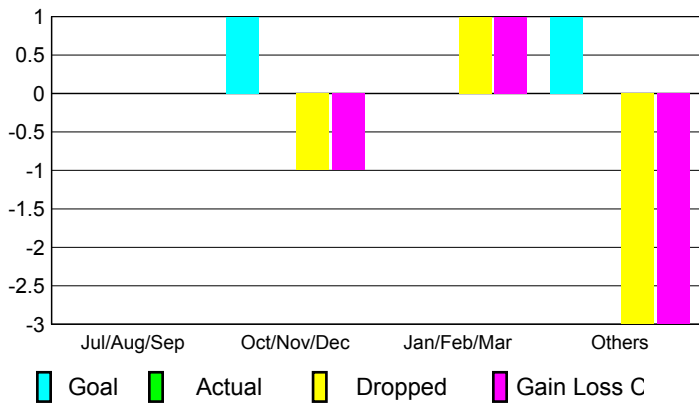

2008-2009 GMT Quarterly Report for District (or Undistricted) District 26 M5

GMT: **LELAND KOLKMEYER**

Location: **MISSOURI**

GMT CA: **1 & 2**

CLUBS

Club Results 2008-2009

Clubs 2007-2008

Month	New Club Goal	Actual New Clubs	Actual Dropped Clubs	Gain/Loss of Clubs	Gain/Loss of Clubs
Jul/Aug/Sep	0	0	0	0	0
Oct/Nov/Dec	1	0	-1	-1	1
Jan/Feb/Mar	0	0	1	1	0
Apr/May/June	1	0	-3	-3	3
Totals	2	0	-3	-3	4

Club Results 2008-2009

Goal, New, Dropped, Gain/Loss

Comparison of Club Gain/Loss

Current Year Compared to the Previous Year

YTD Status Quo Clubs 2008-2009

Status Quo Clubs Compared to Status Quo Members

MEMBERSHIP

Membership Results 2008-2009

Membership 2007-2008

Month	Net Memb Goal	Actual New Memb	Actual Dropped Memb	Gain/Loss of Memb	Gain/Loss of Memb
Jul/Aug/Sep	5	29	-65	-36	27
Oct/Nov/Dec	15	21	-59	-38	27
Jan/Feb/Mar	5	38	-42	-4	-7
Apr/May/June	15	57	-109	-52	37
Totals	40	145	-275	-130	84