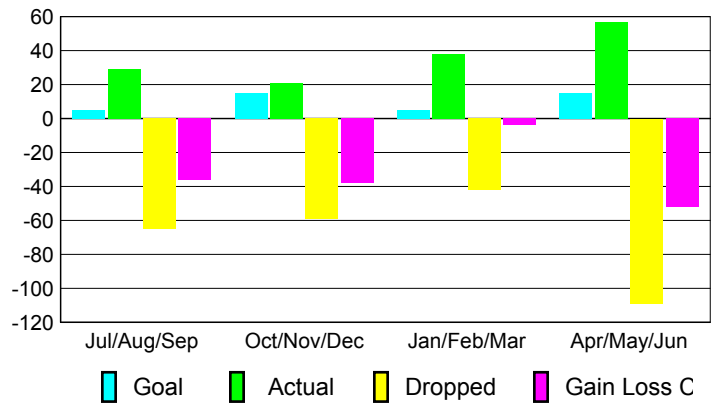

Membership Results 2008-2009

Goal, New, Dropped, Gain/Loss