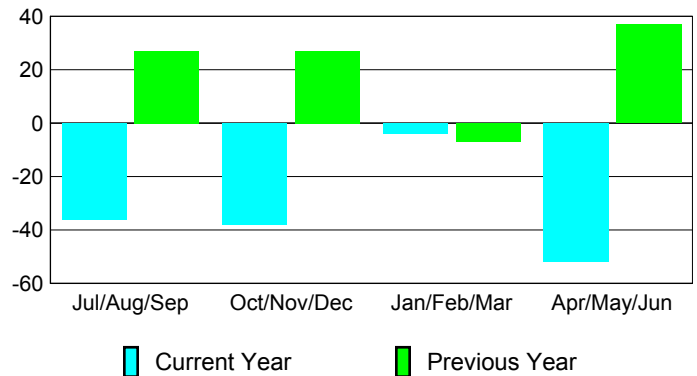

Membership Results 2008-2009

Membership 2007-2008

Month	Net Memb Goal	Actual New Memb	Actual Dropped Memb	Gain/Loss of Memb	Gain/Loss of Memb
Jul/Aug/Sep	5	29	-65	-36	27
Oct/Nov/Dec	15	21	-59	-38	27
Jan/Feb/Mar	5	38	-42	-4	-7
Apr/May/June	15	57	-109	-52	37
Totals	40	145	-275	-130	84

Membership Results 2008-2009

Goal, New, Dropped, Gain/Loss

Comparison of Membership Gain/Loss

Current Year Compared to the Previous Year

Gender Comparison 2008-2009