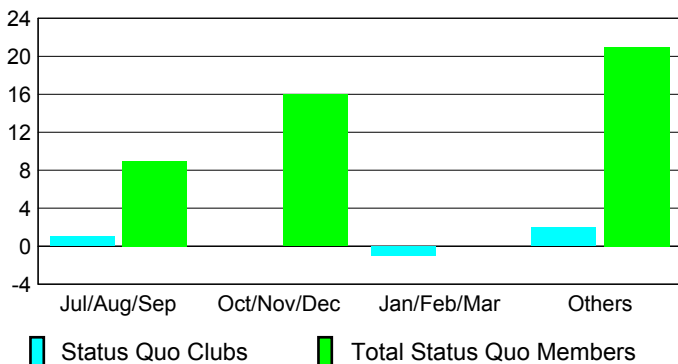

2008-2009 GMT Quarterly Report for District (or Undistricted) District 26 M5

GMT: **LELAND KOLKMEYER**

Location: **MISSOURI**

GMT CA: **1 & 2**

CLUBS

Club Results 2008-2009

Clubs 2007-2008

Month	New Club Goal	Actual New Clubs	Actual Dropped Clubs	Gain/Loss of Clubs	Gain/Loss of Clubs
Jul/Aug/Sep	0	0	0	0	0
Oct/Nov/Dec	1	0	-1	-1	1
Jan/Feb/Mar	0	0	1	1	0
Apr/May/June	1	0	-3	-3	3
Totals	2	0	-3	-3	4

Club Results 2008-2009

Goal, New, Dropped, Gain/Loss

Comparison of Club Gain/Loss

Current Year Compared to the Previous Year

YTD Status Quo Clubs 2008-2009

Status Quo Clubs Compared to Status Quo Members

MEMBERSHIP

Membership Results 2008-2009

Membership 2007-2008

Month	Net Memb Goal	Actual New Memb	Actual Dropped Memb	Gain/Loss of Memb	Gain/Loss of Memb
Jul/Aug/Sep	5	29	-65	-36	27
Oct/Nov/Dec	15	21	-59	-38	27
Jan/Feb/Mar	5	38	-42	-4	-7
Apr/May/June	15	57	-109	-52	37
Totals	40	145	-275	-130	84